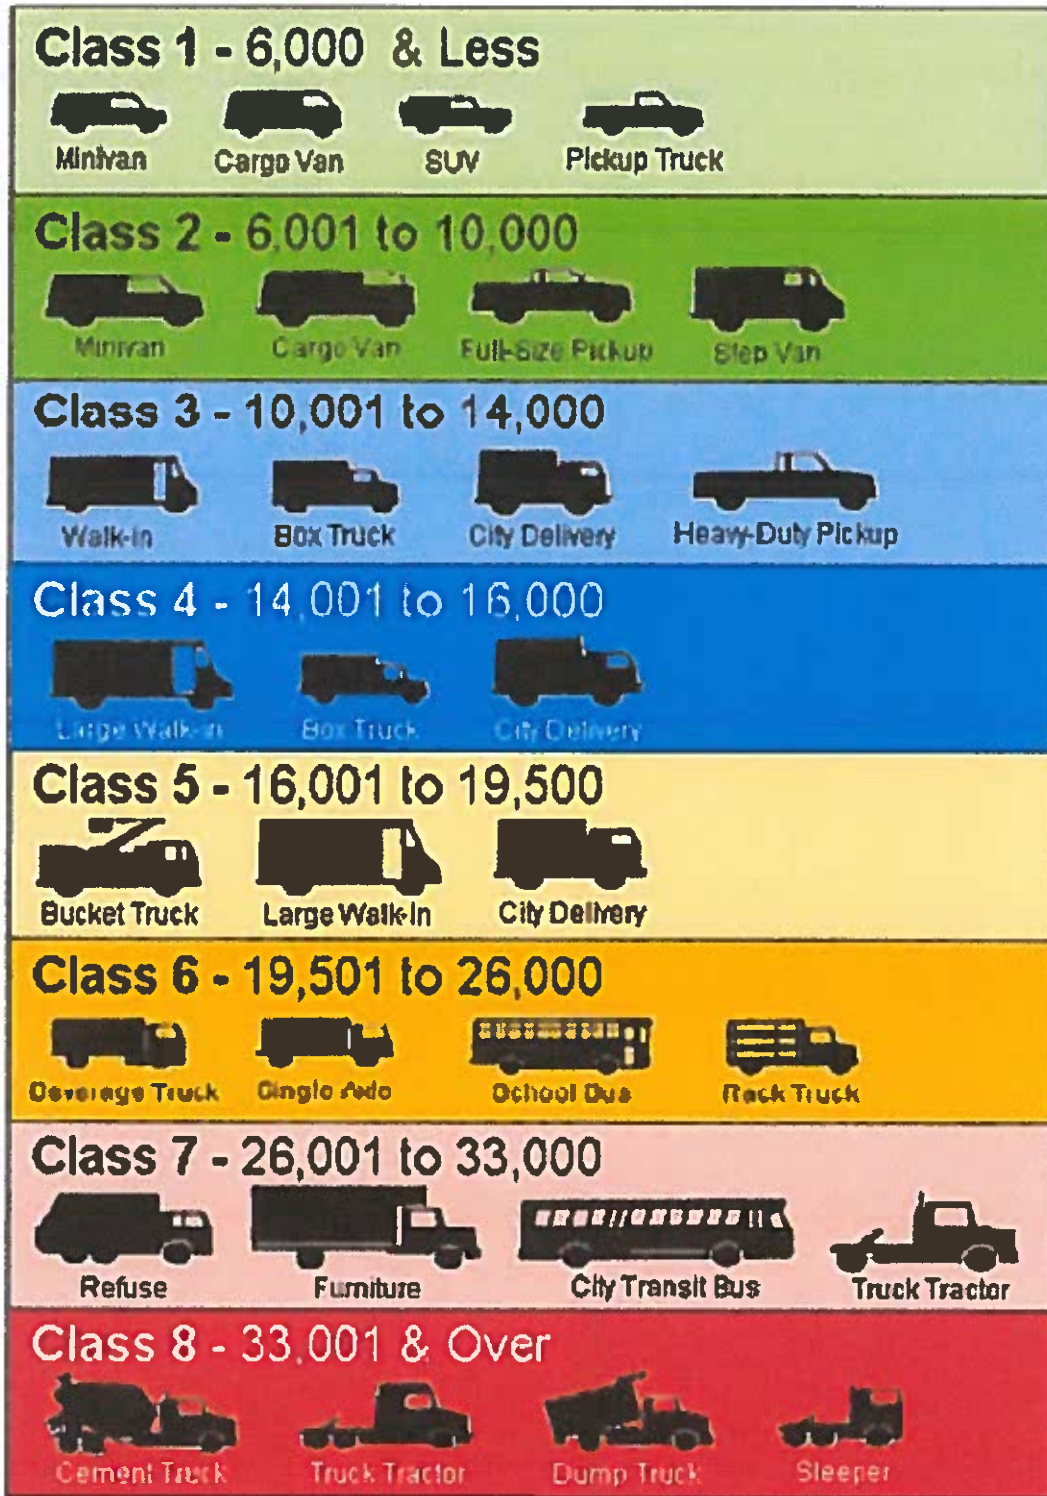

This Infographic was done by The National Institute for Automotive Service Excellence (ASE)