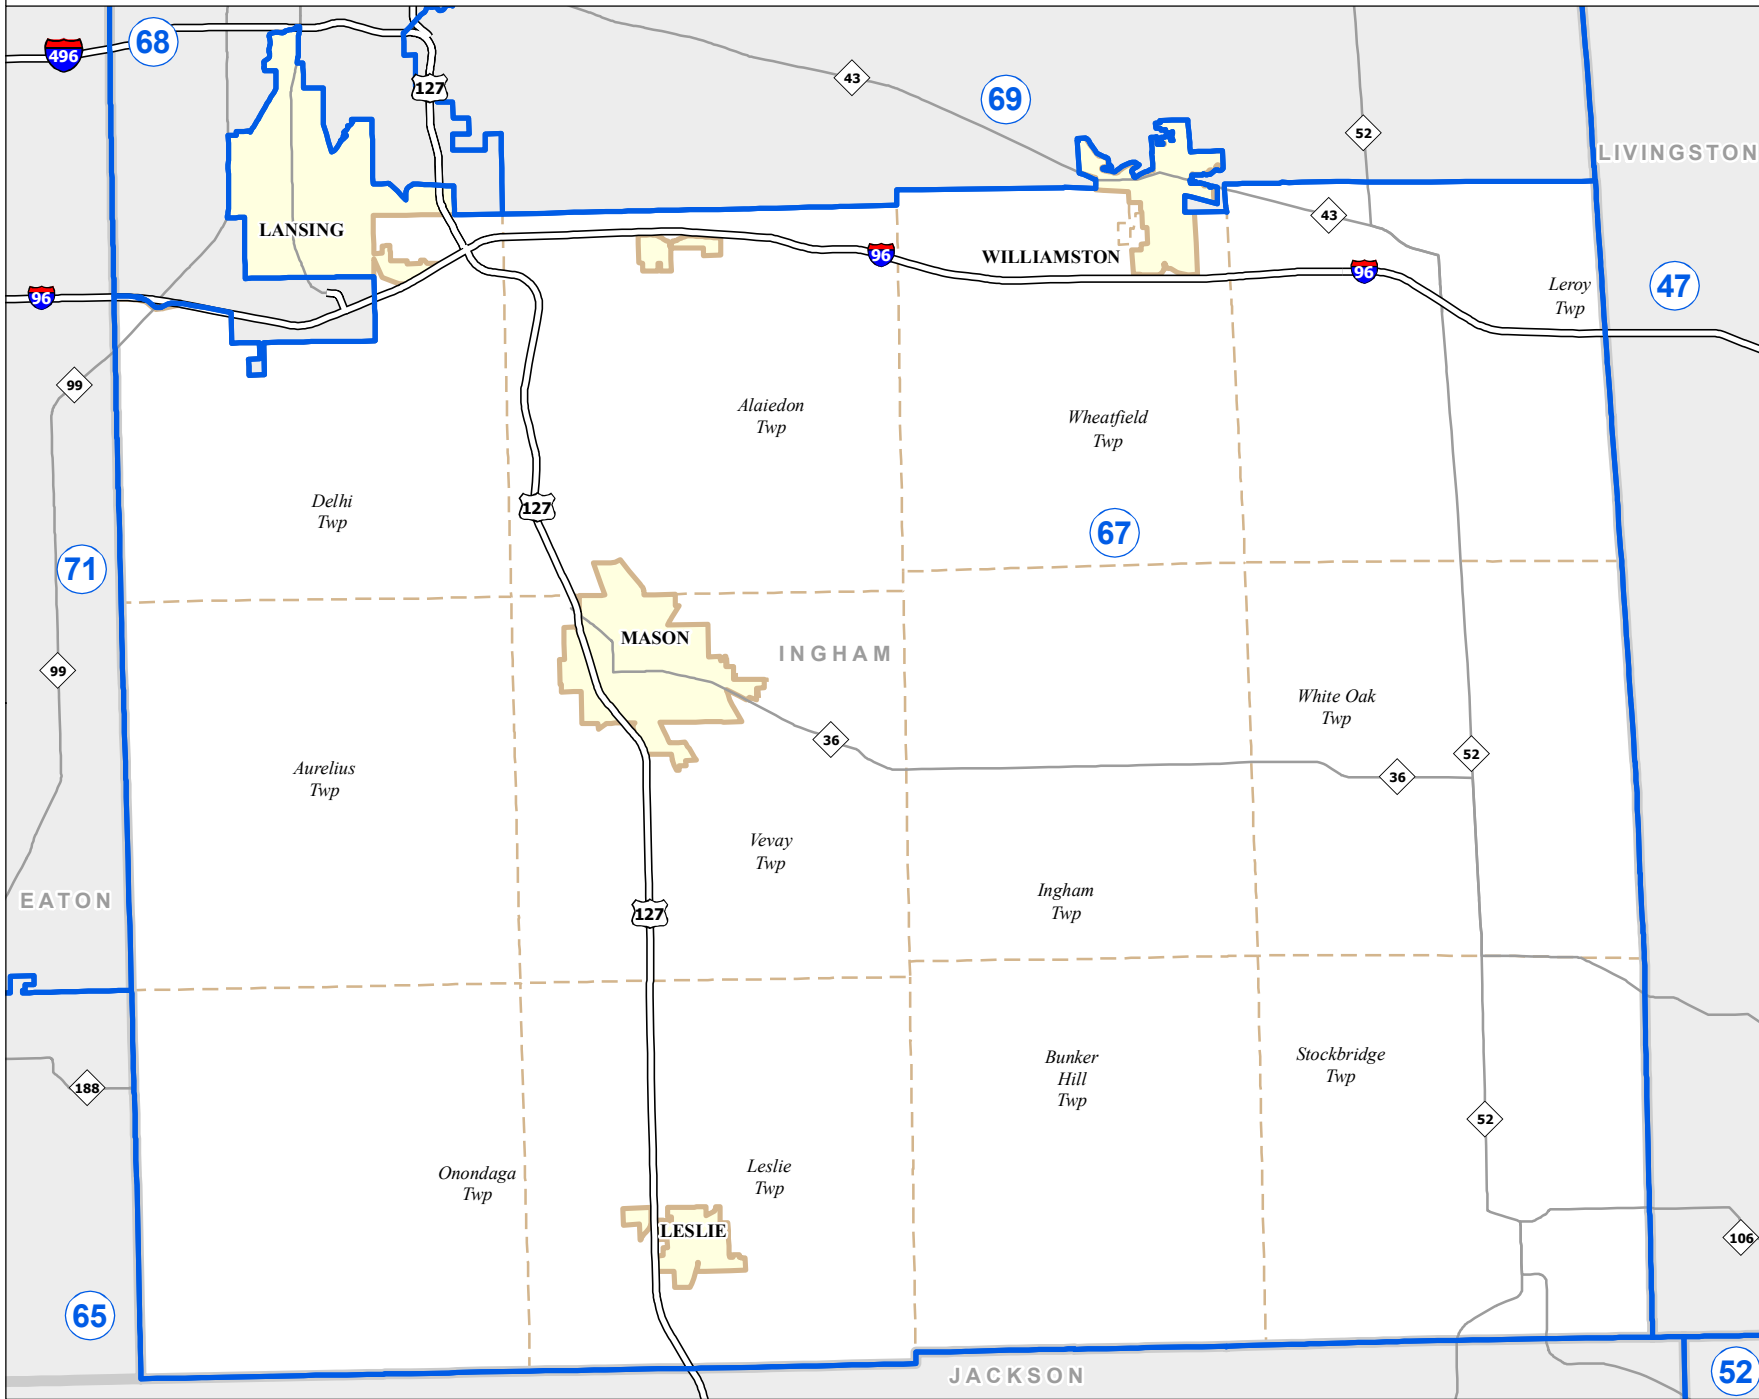

MICHIGAN STATE HOUSE DISTRICT 67

2011 Apportionment Plan

Legend

- House District
- City
- County
- Township
- Freeway
- Highway

Source:
 Base Map:
 Michigan Geographic Framework v11a
 Legislative District Boundaries:
 2011 Apportionment Plan
 (as enacted by PA 129 of 2011)

Michigan State House of Representatives

District 67

Ingham County (part)

Alaiedon Township

Aurelius Township

Bunker Hill Township

Delhi Charter Township

Ingham Township

Lansing city (part)

Leroy Township

Leslie city

Leslie Township

Mason city

Onondaga Township

Stockbridge Township

Vevay Township

Wheatfield Township

White Oak Township

Williamston city