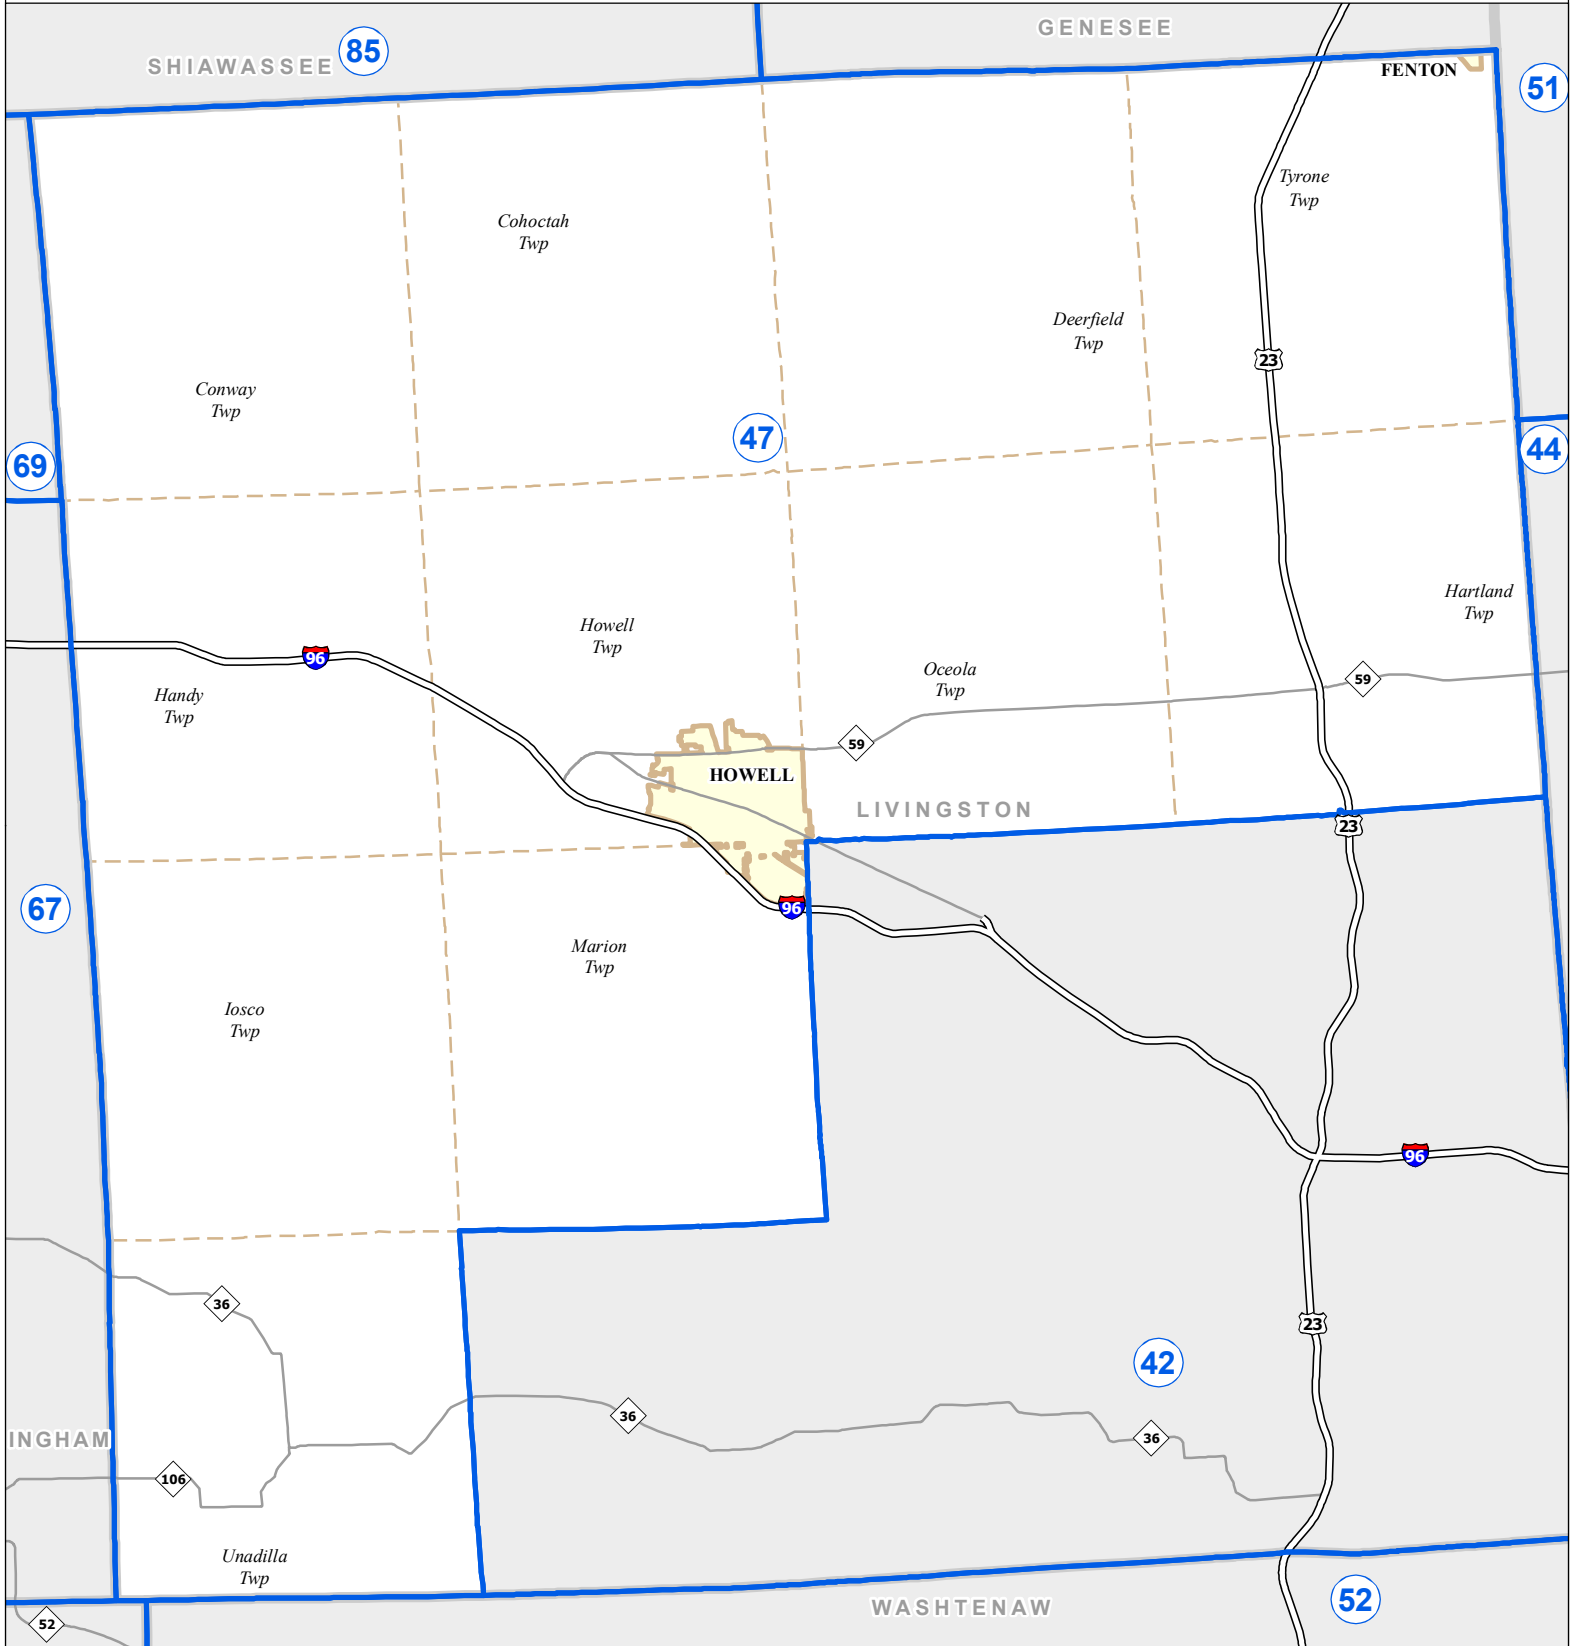

MICHIGAN STATE HOUSE DISTRICT 47

2011 Apportionment Plan