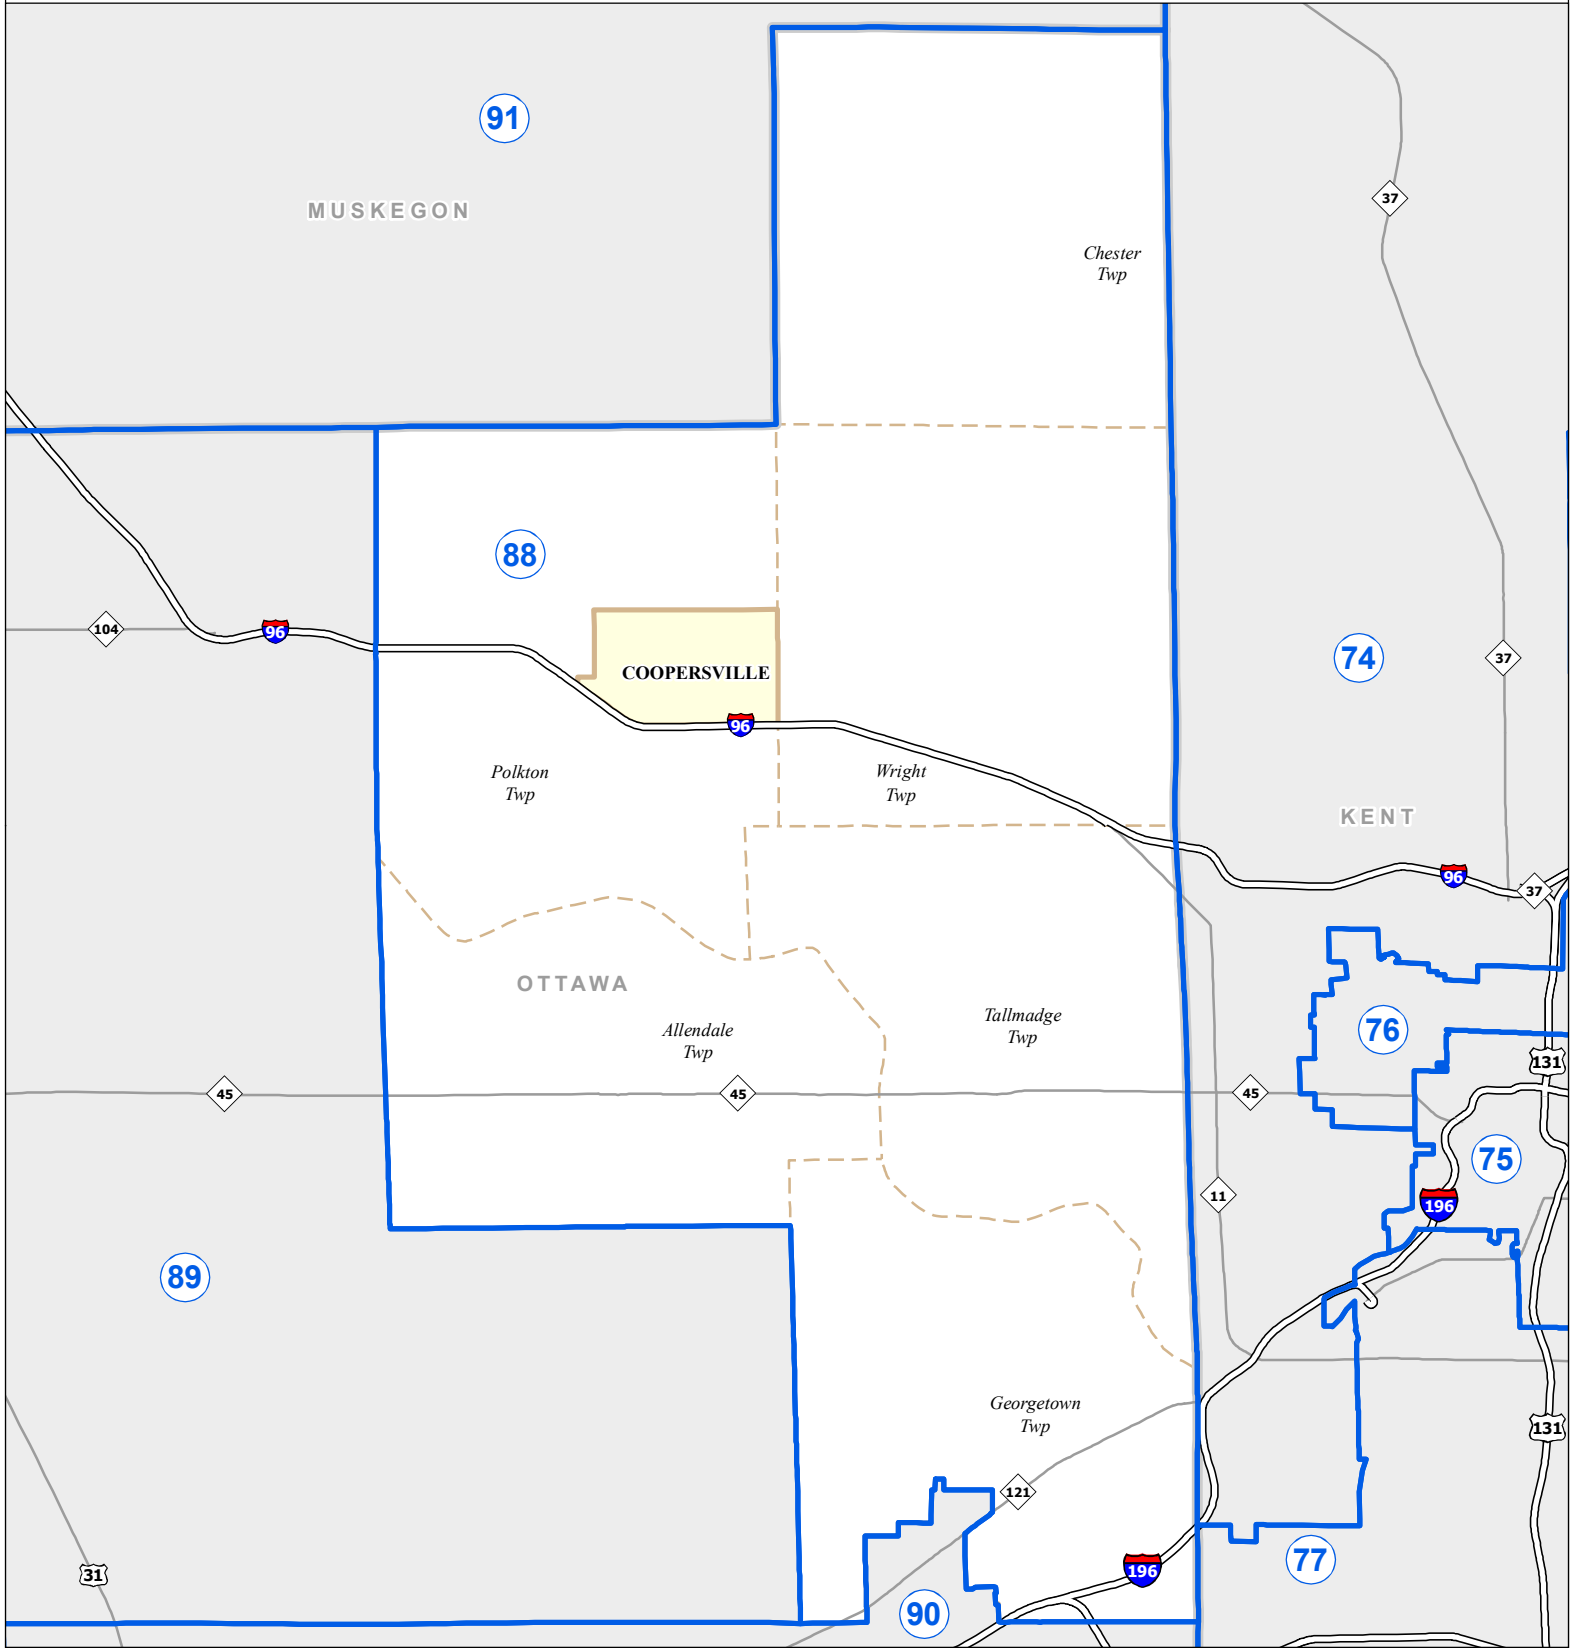

MICHIGAN STATE HOUSE DISTRICT 88

2011 Apportionment Plan

0 2.5 5 Miles

Produced by:
Center for Shared Solutions and Technology Partnerships
Michigan Department of Technology, Management, and Budget
12/20/11

Source: Base Map - Michigan Geographic Framework v11a
Legislative District Boundaries - 2011 Apportionment Plan (as enacted by PA 129 of 2011)

Legend					
	House District		County		Freeway
	City		Township		Highway

Michigan State House of Representatives

District 88

Ottawa County (part)
Allendale Township
Chester Township
Coopersville city
Georgetown Township
Polkton Township
Tallmadge Township
Wright Township

Published pursuant to Public Act 128 of 2011
Produced by the Michigan Bureau of Elections
Michigan Department of State
January 2012