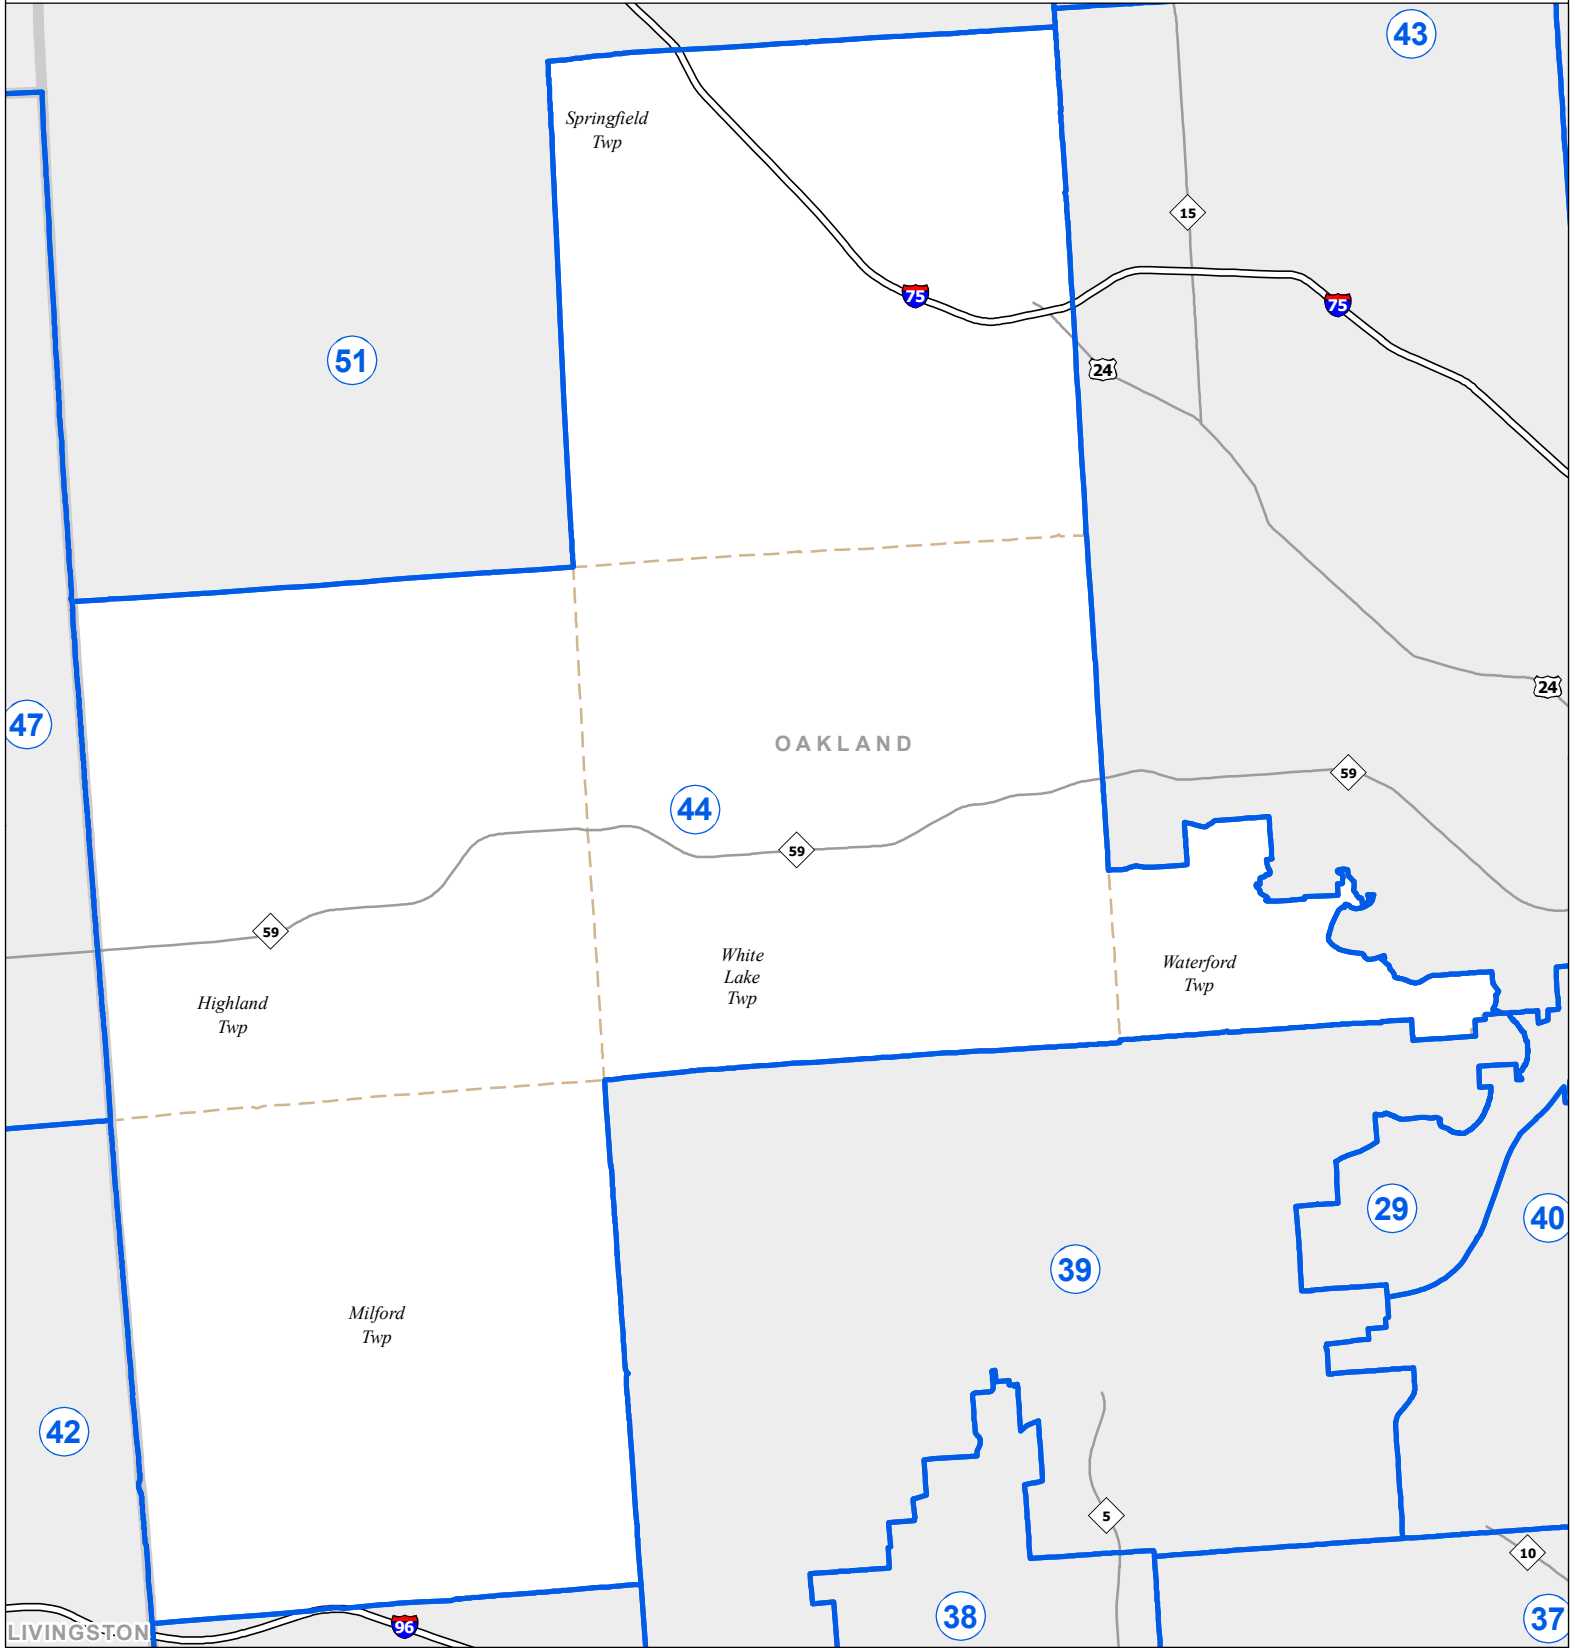

MICHIGAN STATE HOUSE DISTRICT 44

2011 Apportionment Plan

Produced by:
Center for Shared Solutions and Technology Partnerships
Michigan Department of Technology, Management, and Budget
12/20/11

Source: Base Map - Michigan Geographic Framework v11a
Legislative District Boundaries - 2011 Apportionment Plan (as enacted by PA 129 of 2011)

| Legend | | | | | |
|--------|----------------|--|----------|--|---------|
| | House District | | County | | Freeway |
| | City | | Township | | Highway |

Michigan State House of Representatives

District 44

Oakland County (part)
Highland Township
Milford Township
Springfield Township
Waterford Township (part)
White Lake Township

Published pursuant to Public Act 128 of 2011
Produced by the Michigan Bureau of Elections
Michigan Department of State
January 2012